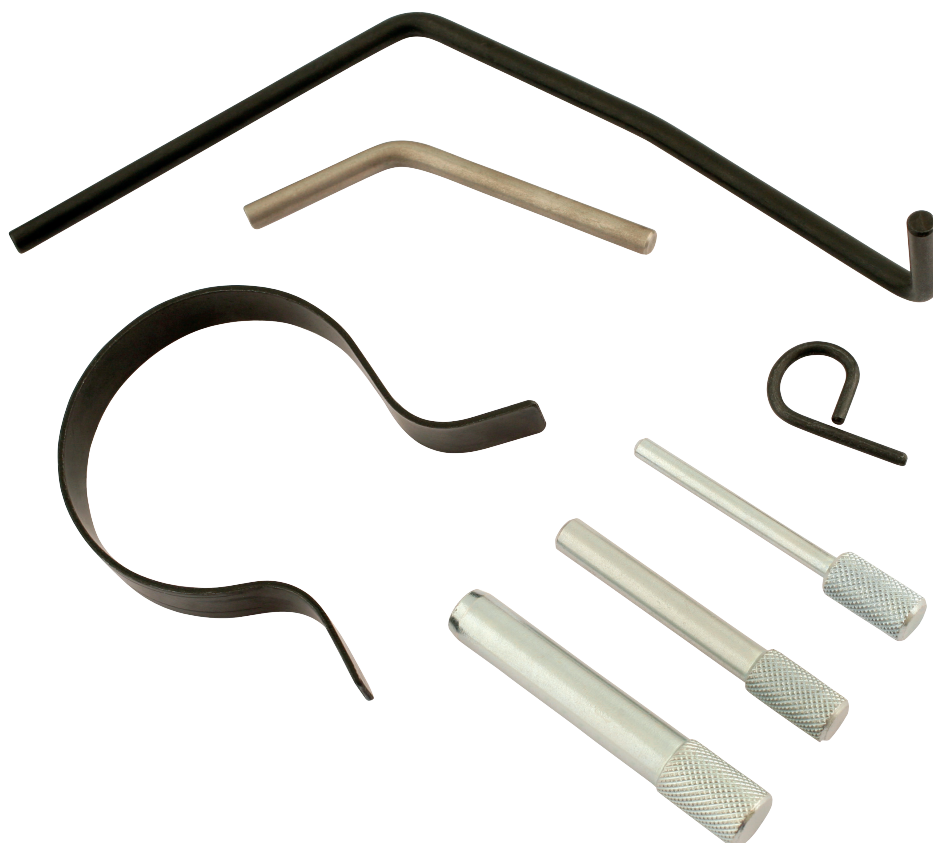

Eldon

K00199

Engine Timing Tool Set

PSA (ET3) 1.4

Description

This kit has been developed to offer the required engine locking tools to fit the current generation of popular PSA 1.4 belt driven 16v and 8v petrol ET3 engines.