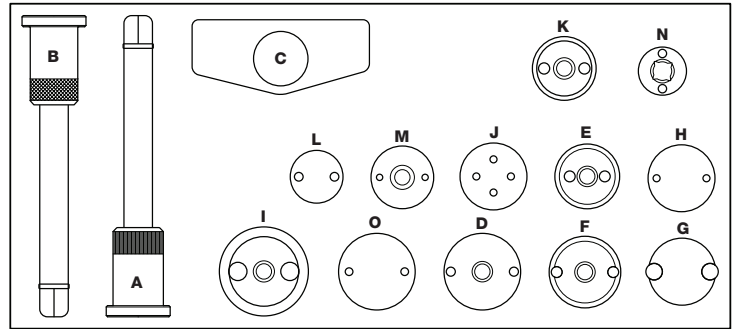

Brake Caliper Service Tool Set

Ref	OEM Ref	Description
A	03619000	Screw c/w Reaction Nut - Right Hand thread (Silver)
B	03619100	Screw c/w Reaction Nut - Left Hand thread (Gold)
C	036103V2	Reaction Strap
D	036105V2	Drive Adaptor Nr. 1
E	036108V2	Drive Adaptor Nr. 2
F	036118V2	Drive Adaptor Nr. 4
G	036111V2	Drive Adaptor Nr. 11
H	036122V2	Drive Adaptor Nr. 14
I	036115V2	Drive Adaptor Nr. 15
J	036116V2	Drive Adaptor Nr. 16
K	036117V2	Drive Adaptor Nr. 17
L	036106V2	Drive Adaptor Nr. 18
M	036119V2	Drive Adaptor Nr. 19
N	03612300	Drive Adaptor Nr. 23
O	03612500	Drive Adaptor Nr. 25

Description

A comprehensive set of 12 special adaptors to enable the retraction of brake pistons prior to replacing worn brake pads.

Includes two types of Reaction Nut and Screw Assembly (A), one suitable for the majority of applications is right-hand threaded. The second type (coloured GOLD) (B) has a left-hand thread, which is suitable for the Citroën C5, Renault Master van.