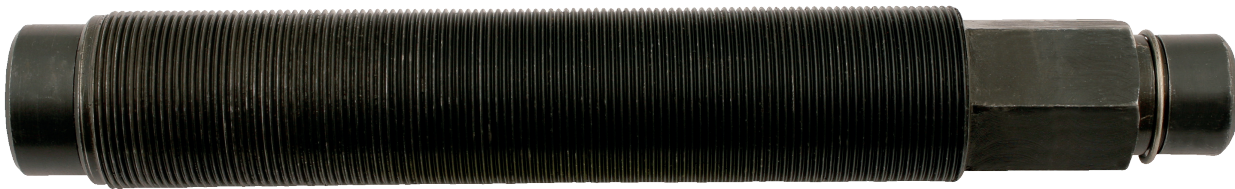

# K00174

## Impact Force Screw

### Description

A threaded tube with a large Hex at one end and a solid metal bar up the middle