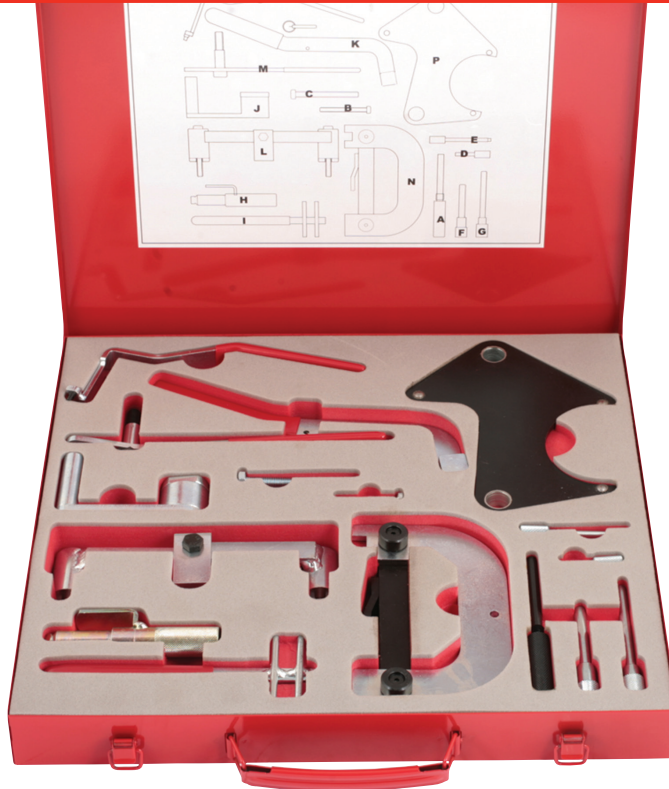

# Eldon

# 23069-00

## Engine Timing Tool Renault Master Kit

### Description

This comprehensive engine timing tool set includes sixteen important tools for camshaft alignment, tensioning, and crankshaft alignment to cover most petrol and diesel engines including: